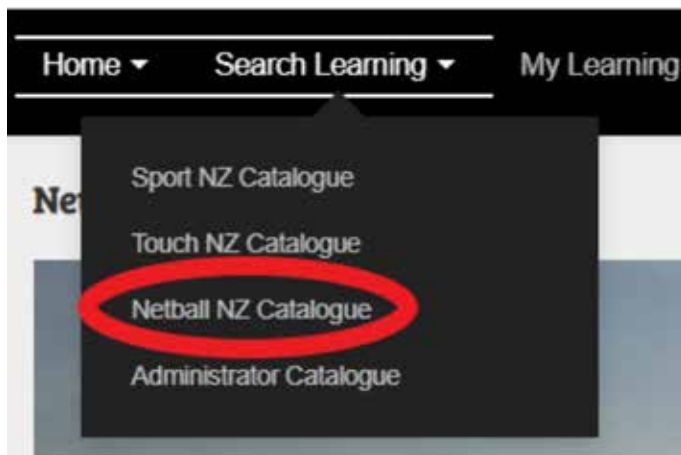

English (GB) In progress Online course

Recommended learning

Step 5: User Profile

To update your 'User profile', 'change your password' or see the 'Terms of Use' click on the button outlined below.

NETBALL NEW ZEALAND
POITARAWHITI AOTEAROA

Home Search Learning My Learning Sign out

Step 6: Search Learning

To find a course, start by clicking on the 'Search Learning' button found in the top navigation bar.

Next, click on the 'Netball NZ Catalogue' as circled below.