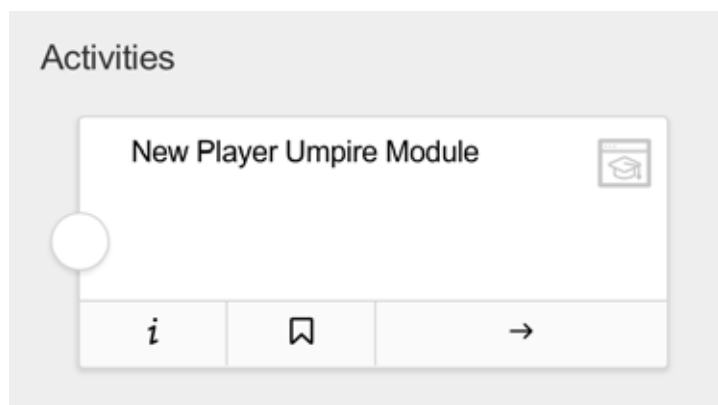

1. Entering the name as a search term in the search bar
2. Select it from the courses on display

Step 8: Starting the Course

Click on the Learning to Umpire Course and click on **“Enrol”**.

Click on the white space with the title **“New Player Umpire Module”**.